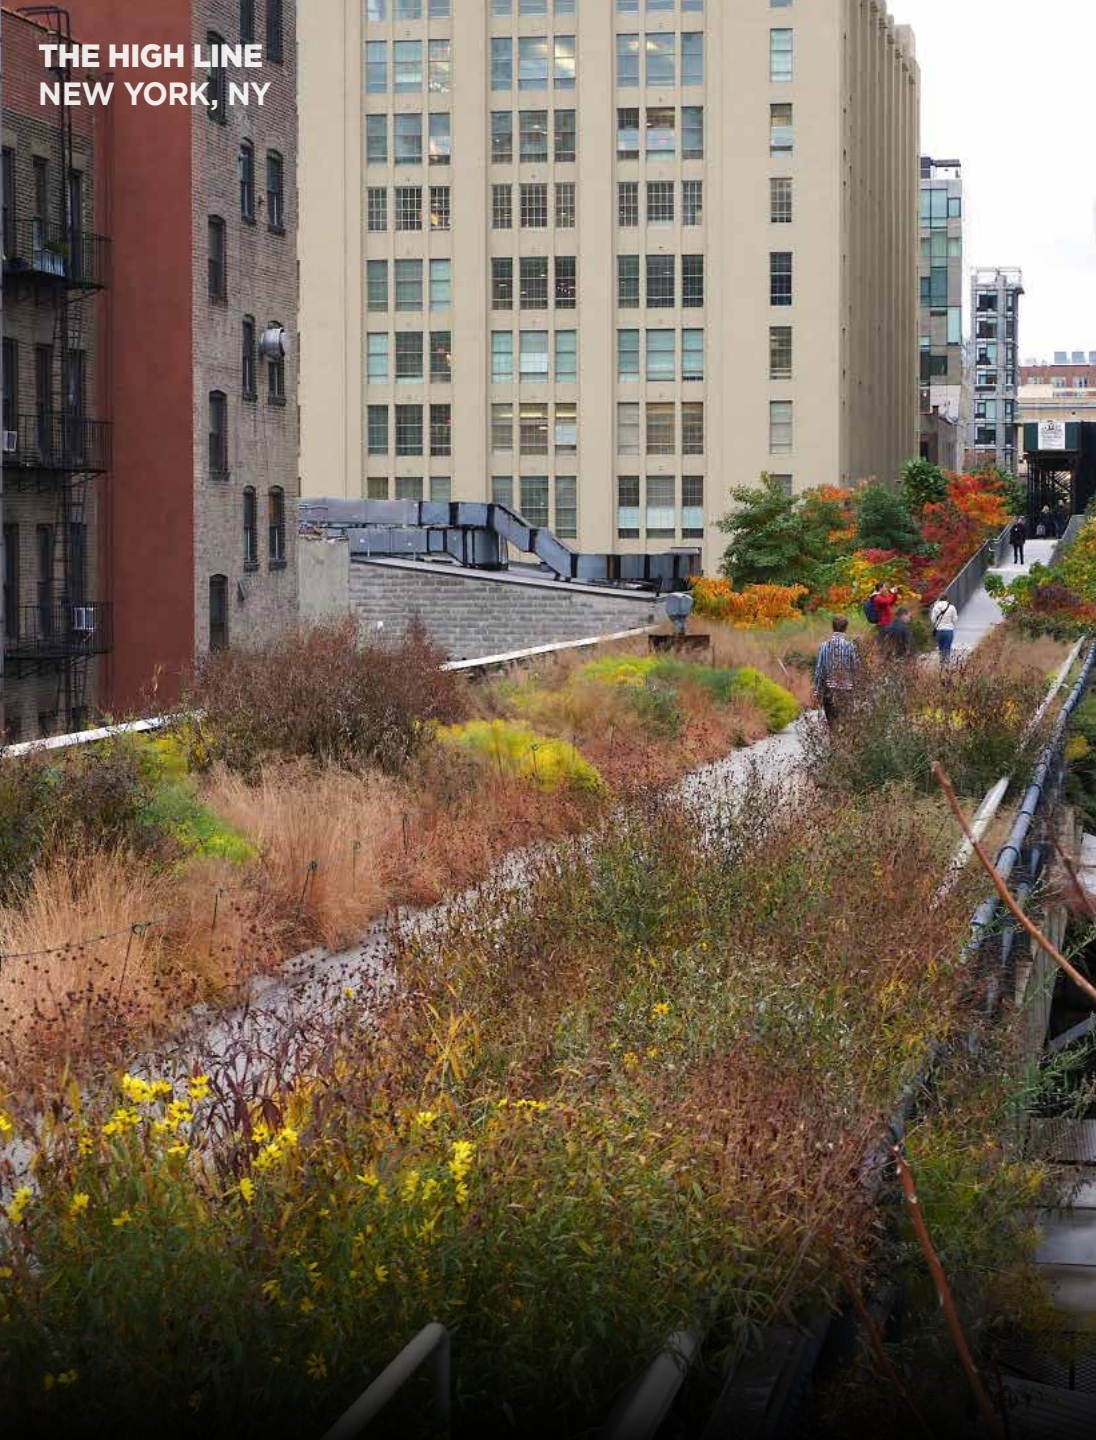

**THE HIGH LINE
NEW YORK, NY**