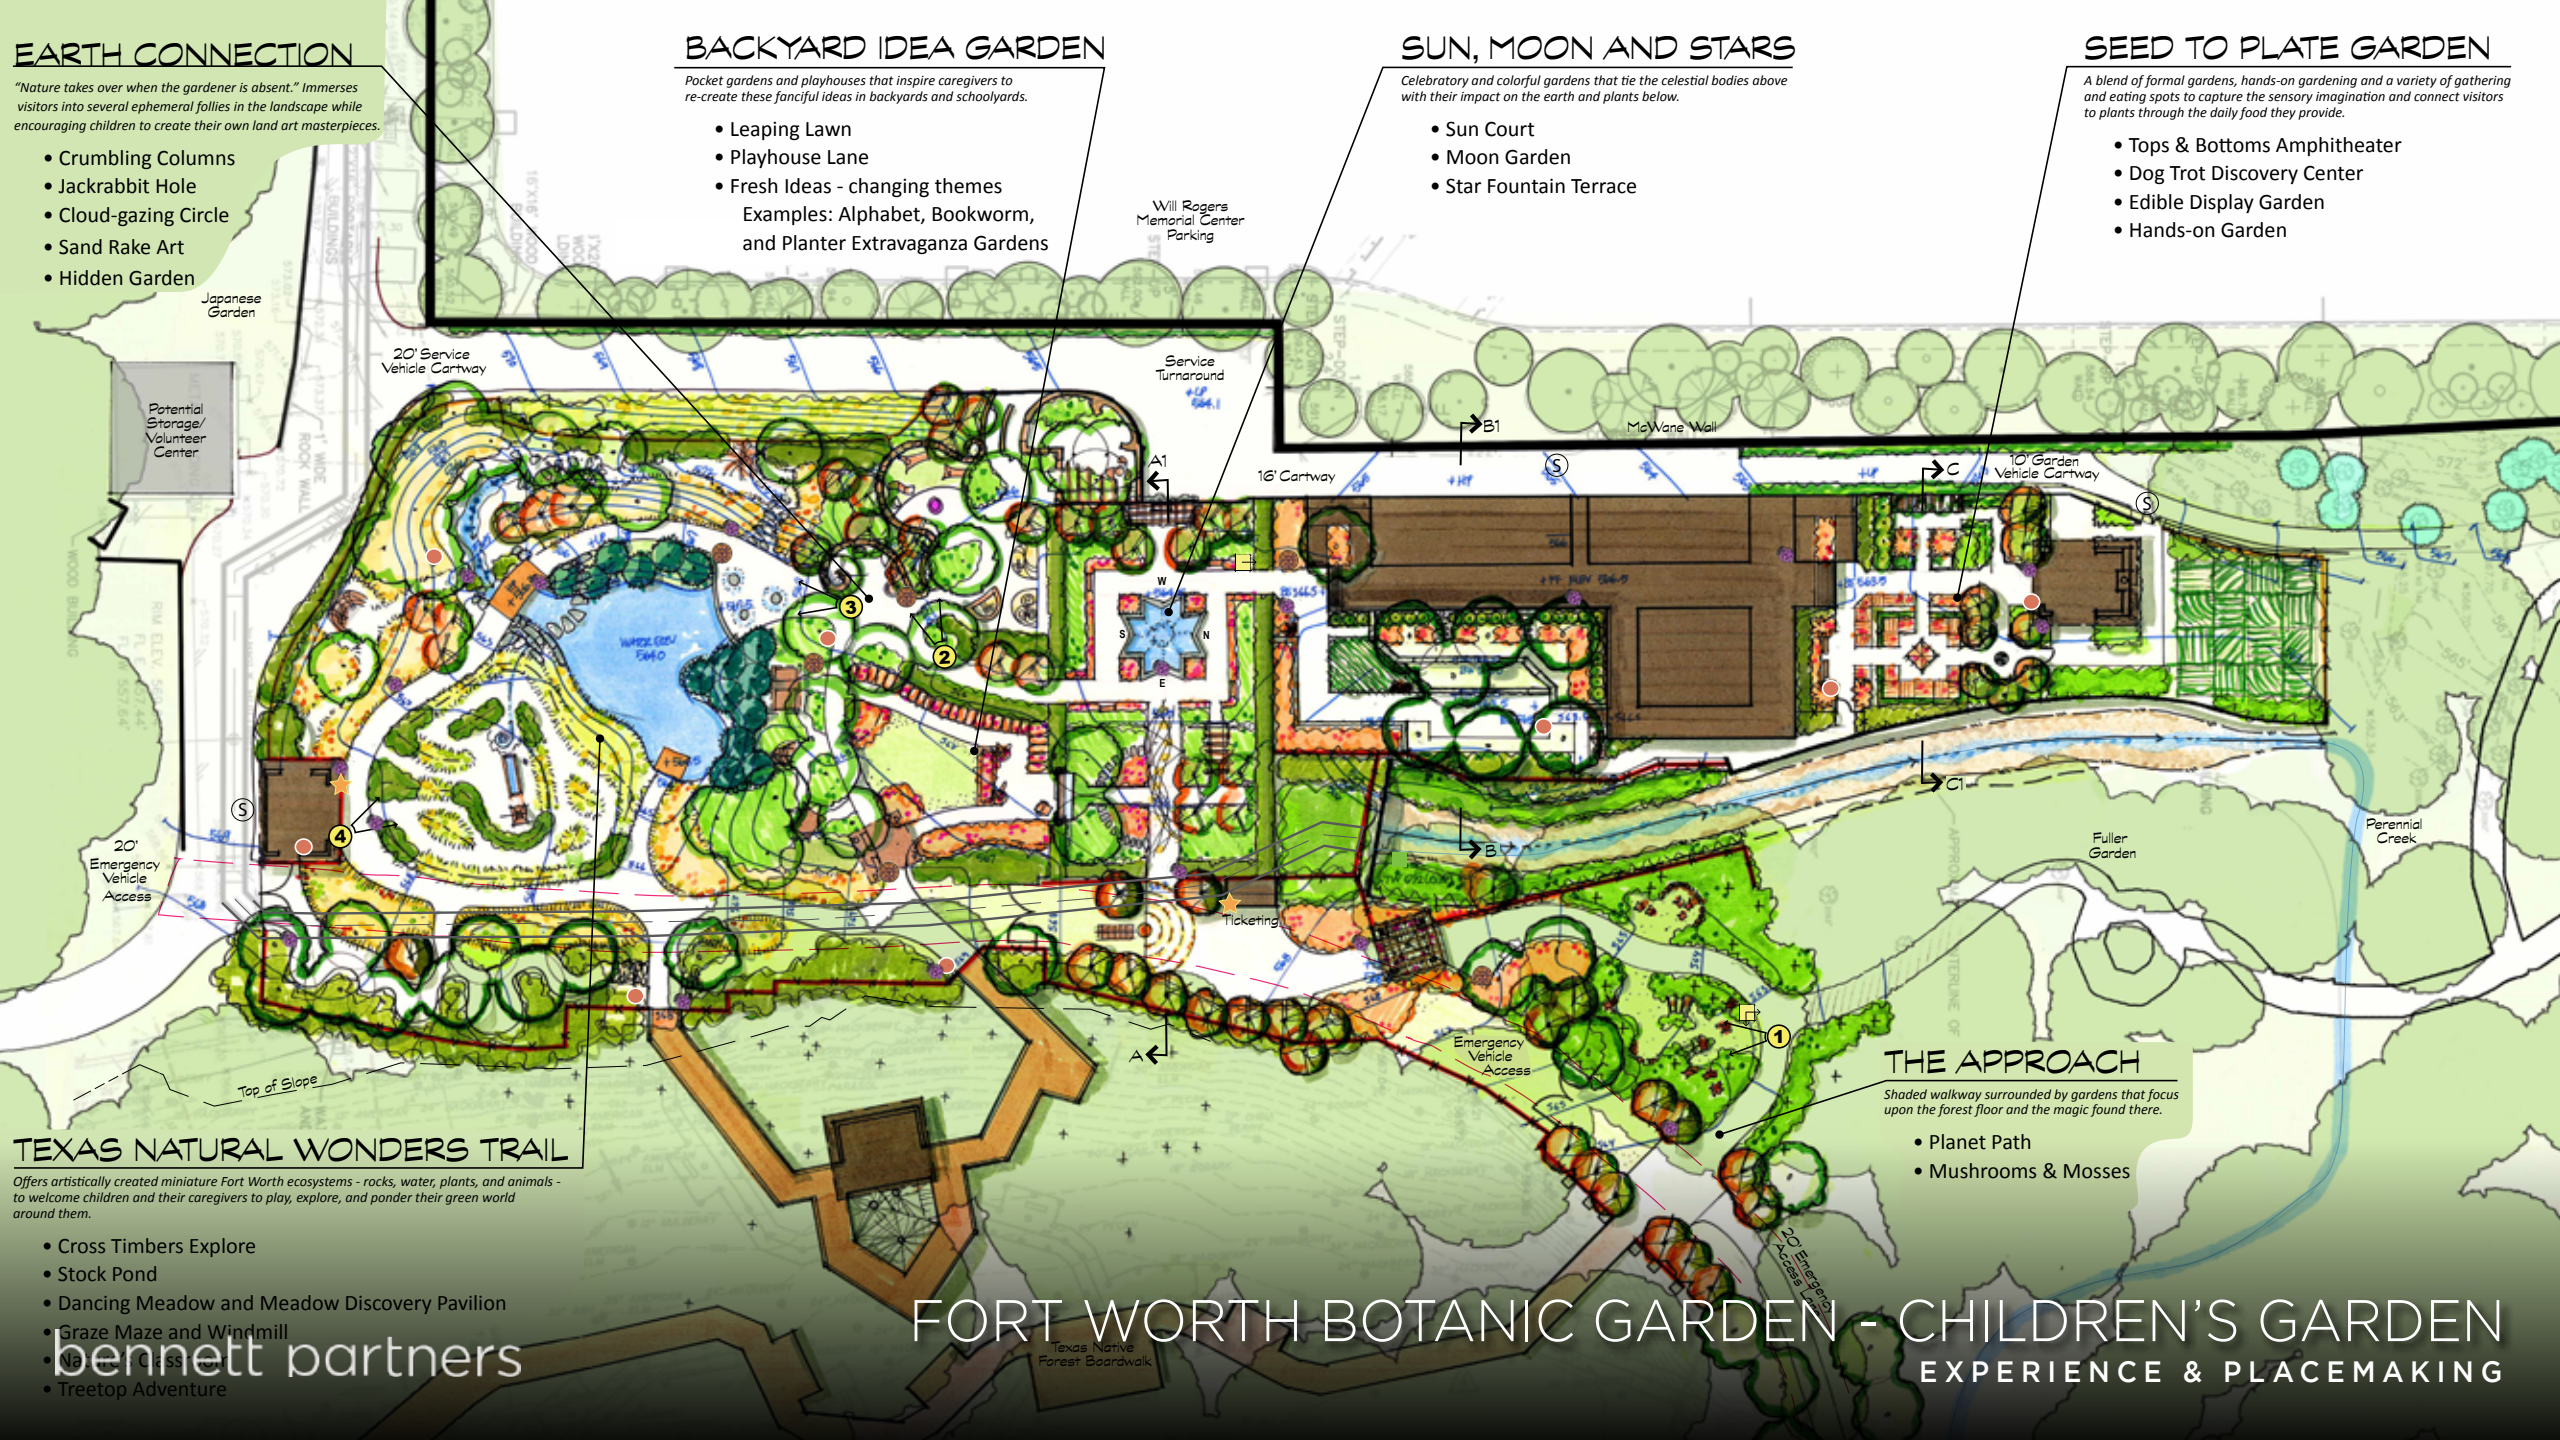

- Sun Court
- Moon Garden
- Star Fountain Terrace

SEED TO PLATE GARDEN

A blend of formal gardens, hands-on gardening and a variety of gathering and eating spots to capture the sensory imagination and connect visitors to plants through the daily food they provide.

- Tops & Bottoms Amphitheater
- Dog Trot Discovery Center
- Edible Display Garden
- Hands-on Garden

TEXAS NATURAL WONDERS TRAIL

Offers artistically created miniature Fort Worth ecosystems - rocks, water, plants, and animals - to welcome children and their caregivers to play, explore, and ponder their green world around them.

- Cross Timbers Explore
- Stock Pond
- Dancing Meadow and Meadow Discovery Pavilion
- Graze Maze and Windmill
- Na... ..
- Treetop Adventure

THE APPROACH

Shaded walkway surrounded by gardens that focus upon the forest floor and the magic found there.

- Planet Path
- Mushrooms & Mosses

FORT WORTH BOTANIC GARDEN - CHILDREN'S GARDEN
EXPERIENCE & PLACEMAKING

bennett partners

An Artful Balance

The Meadow Garden holds many opportunities for discovery. Its beauty is the gateway to a deepening awareness of the numerous forms of life that thrive in this intricate and supportive relationship.